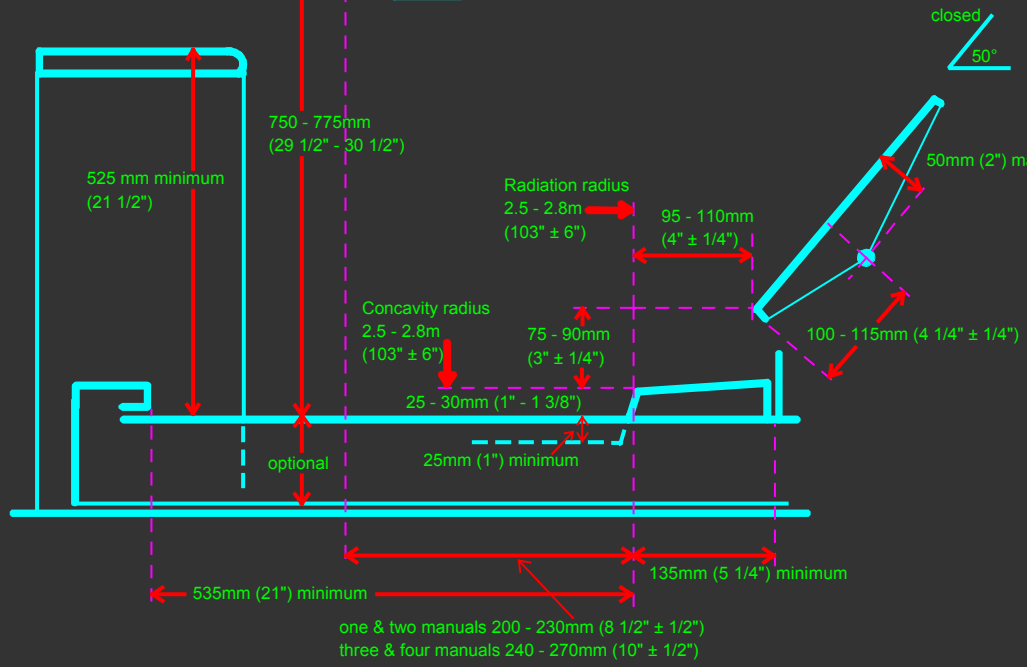

Key touch weight 110 - 120 g (4 - 4 1/4 ozs)
 Manuals may be inclined
 Pedal touch weight 1.8 kg (4 lbs)
 Pedal touch depth 12 mm minimum (1/2")

plumb line —

BRITISH ORGAN CONSOLE DIMENSIONS - RECOMMENDED STANDARD - 1967