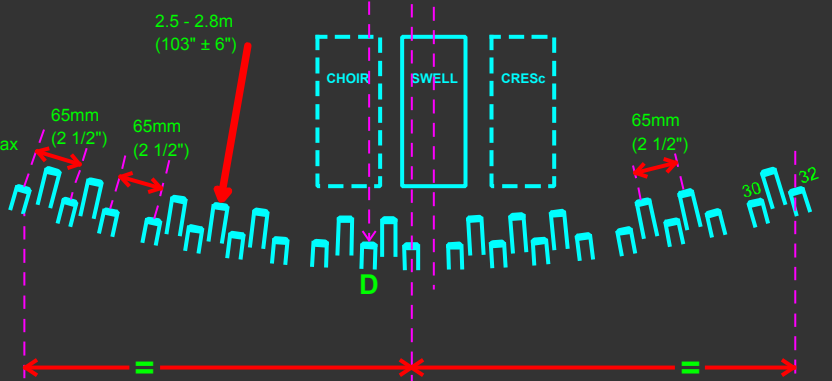

Key touch weight 110 - 120 g (4 - 4 1/4 ozs)
 Manuals may be inclined
 Pedal touch weight 1.8 kg (4 lbs)
 Pedal touch depth 12 mm minimum (1/2")

plumb line —

BRITISH ORGAN CONSOLE DIMENSIONS - RECOMMENDED STANDARD - 1967