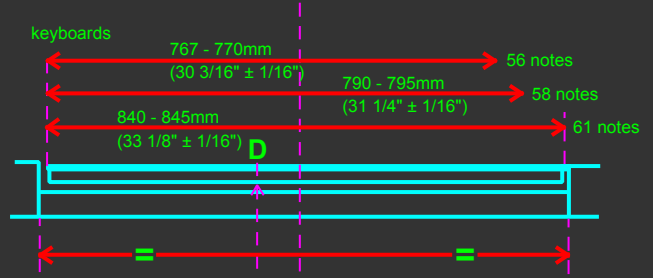

Key touch weight 110 - 120 g (4 - 4 1/4 ozs)
 Manuals may be inclined
 Pedal touch weight 1.8 kg (4 lbs)
 Pedal touch depth 12 mm minimum (1/2")

plumb line —

BRITISH ORGAN CONSOLE DIMENSIONS - RECOMMENDED STANDARD - 1967